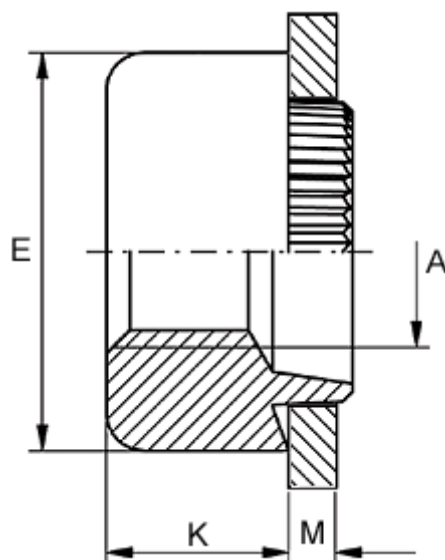

Article number: 12716000160800

Description: KLEE-coil 716 000 160.800  
M16 Brass

## Measures

---

Female thread A	= M16
Height K	= 10.0
Outer diameter E	= 25.0
Plate thickness	= 4.4 to 4.6
Recommended bore diameter for extreme load	= 19.0
Recommended bore diameter for normal use	= 20.0